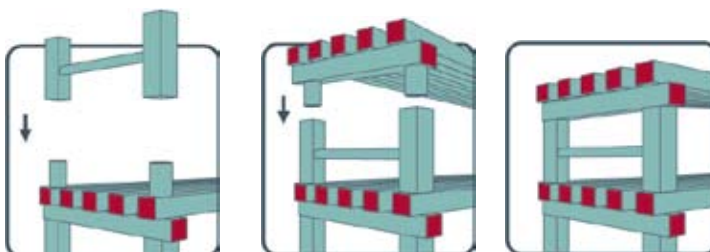

RACKING & TROLLEYS

REA Plastic Storage Systems

**Prices on application - call
Sales on 01-842 8888**

**Built in 3
easy steps
and no tools
required**

The modular system ensures optimum use of space in cold-rooms, deep-freeze units (down to -40 deg C), dry goods storage and production areas.

Four-Tier Adjustable Racking Units

- * Amazing low prices
- * Easy to assemble and adjust to required height
- * Each shelf can carry a maximum weight of 600lb
- * Adjustable feet allow for uneven surfaces
- * Available in four different widths
- * Chrome plated steel with a laquered finish
- * Available with 18" or 24" deep shelves

Fully Welded Stainless Steel Trolleys (2 & 3 tier)

High-quality stainless steel trolley ideal for busy catering environments.

- Fully welded so strong and easy to clean
- Comes with four heavy duty castors (two braked)